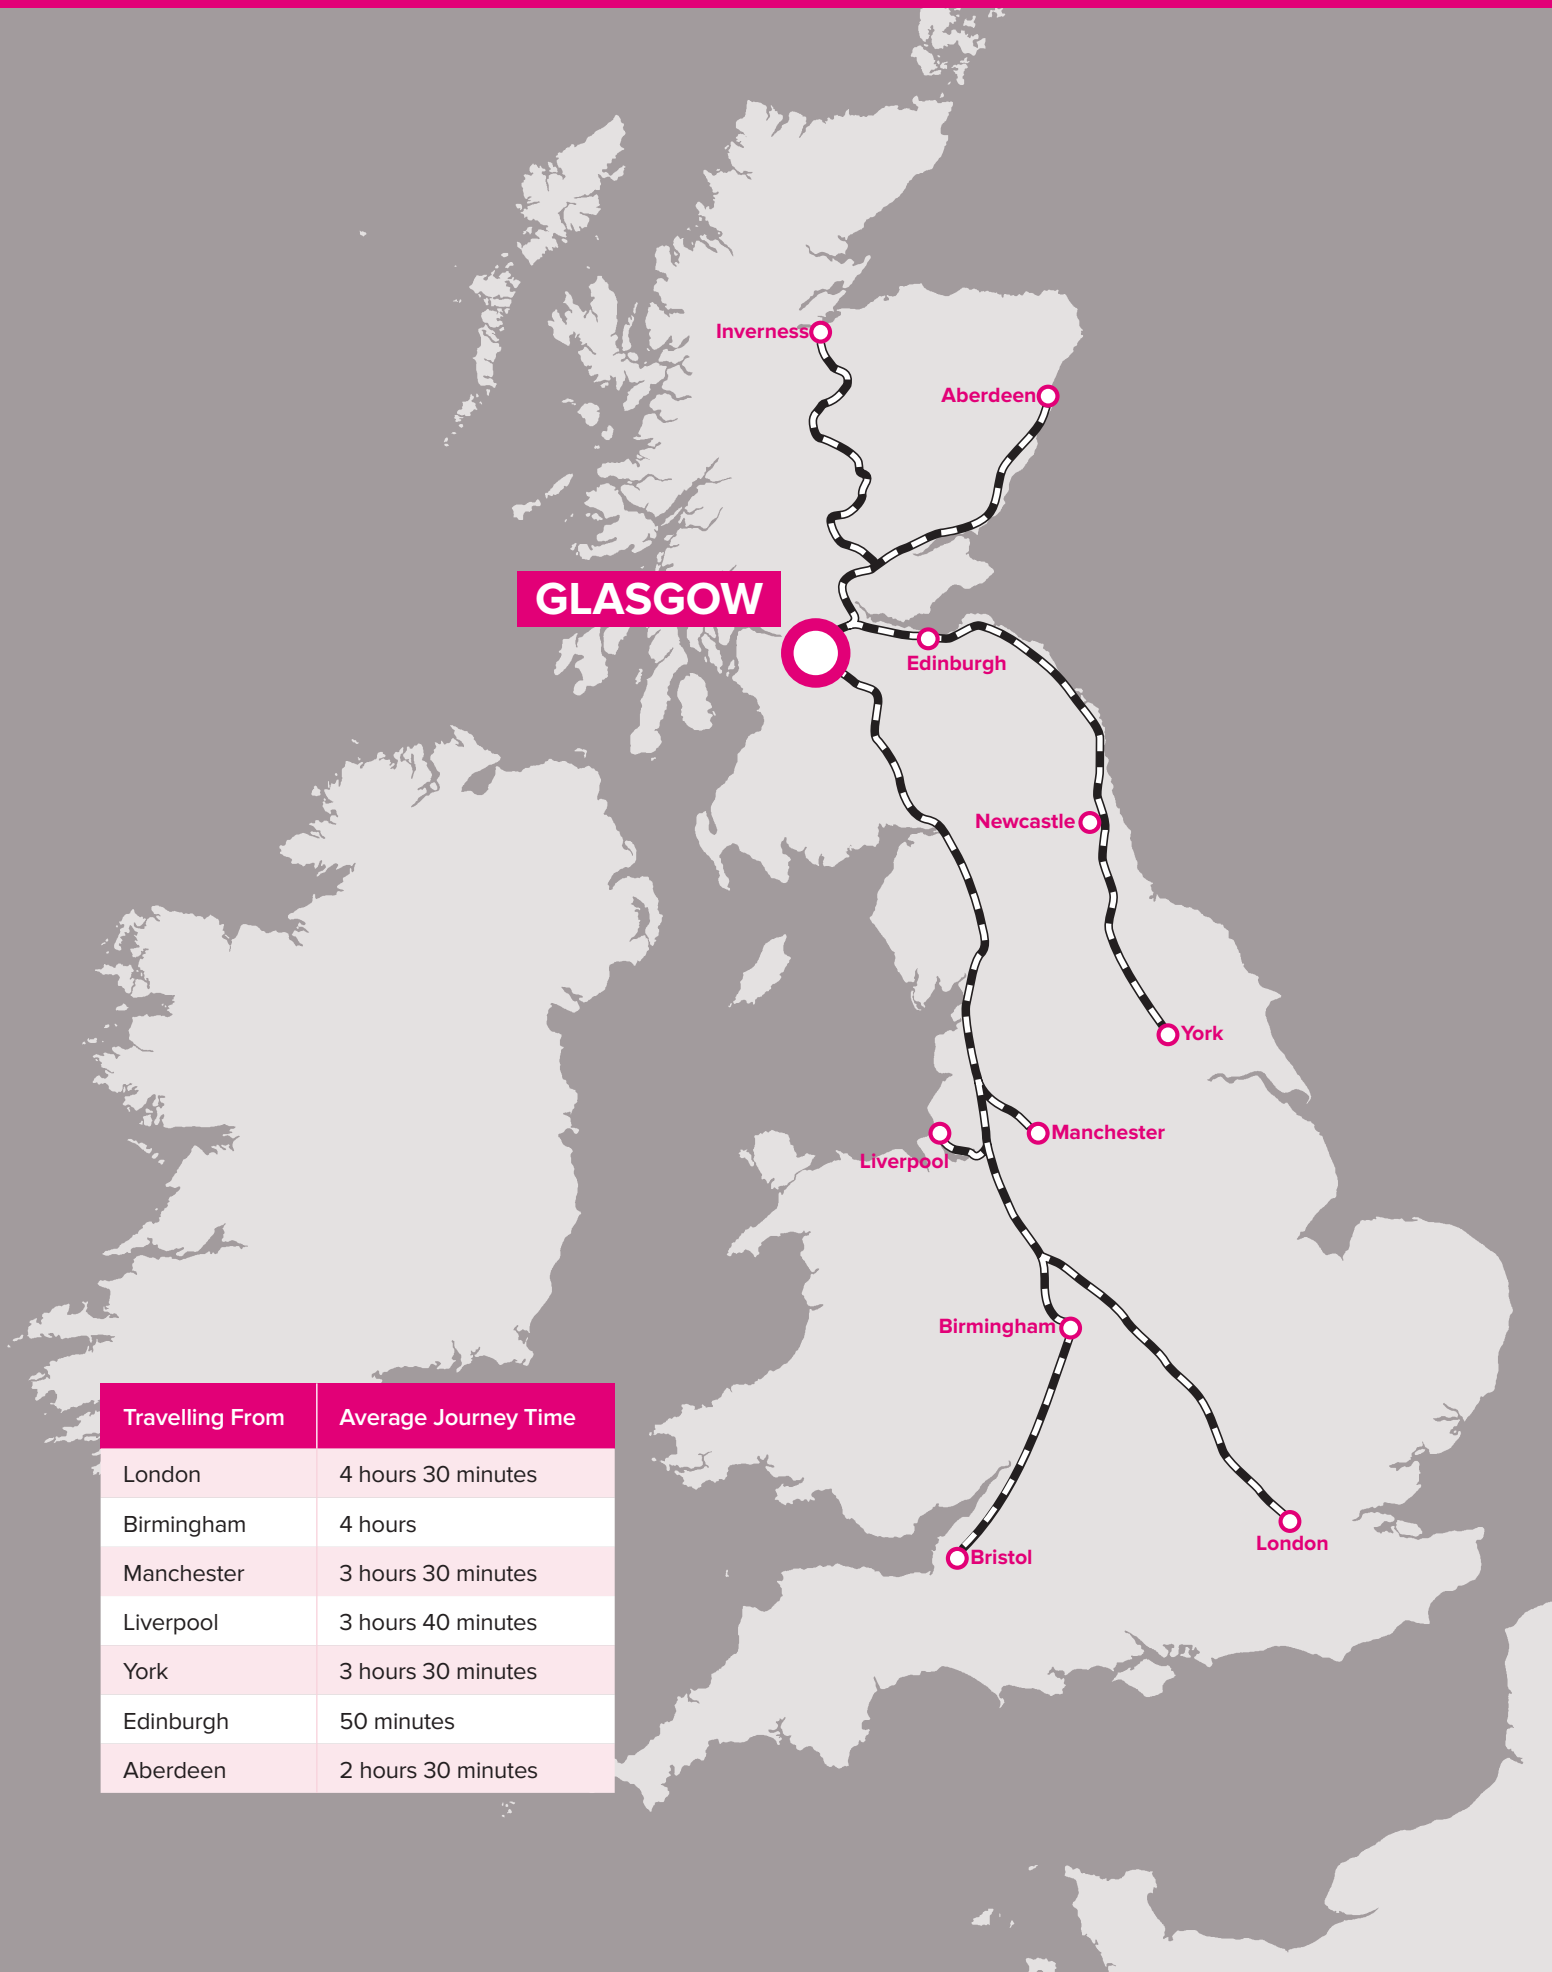

RAIL JOURNEY TIMES

Travelling From	Average Journey Time
London	4 hours 30 minutes
Birmingham	4 hours
Manchester	3 hours 30 minutes
Liverpool	3 hours 40 minutes
York	3 hours 30 minutes
Edinburgh	50 minutes
Aberdeen	2 hours 30 minutes